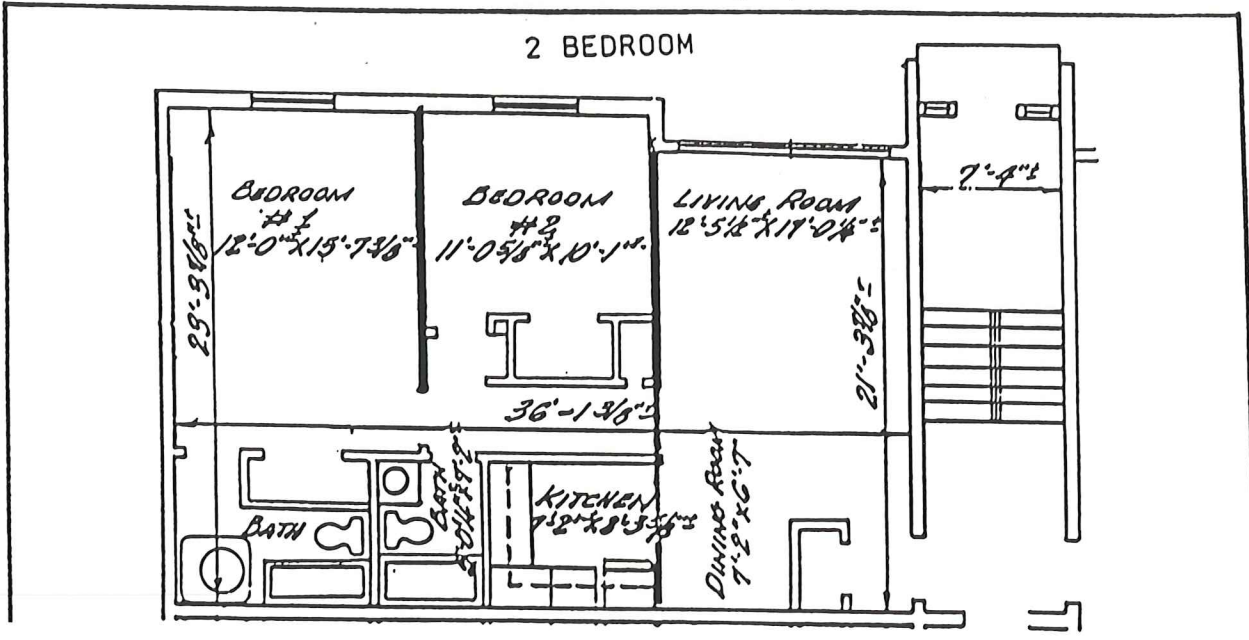

Coach House Manor

A CONDOMINIUM APARTMENT COMMUNITY

2255 Coach Drive
Kettering, Ohio 45440

APARTMENT CONFIGURATIONS

THE WHITEHALL 3 Bedroom Apartment with 2 full baths, approximately 1,200 square feet of living space.

THE VICTORIA 2 Bedroom Apartment with 2 full baths, approximately 900 square feet of living space.