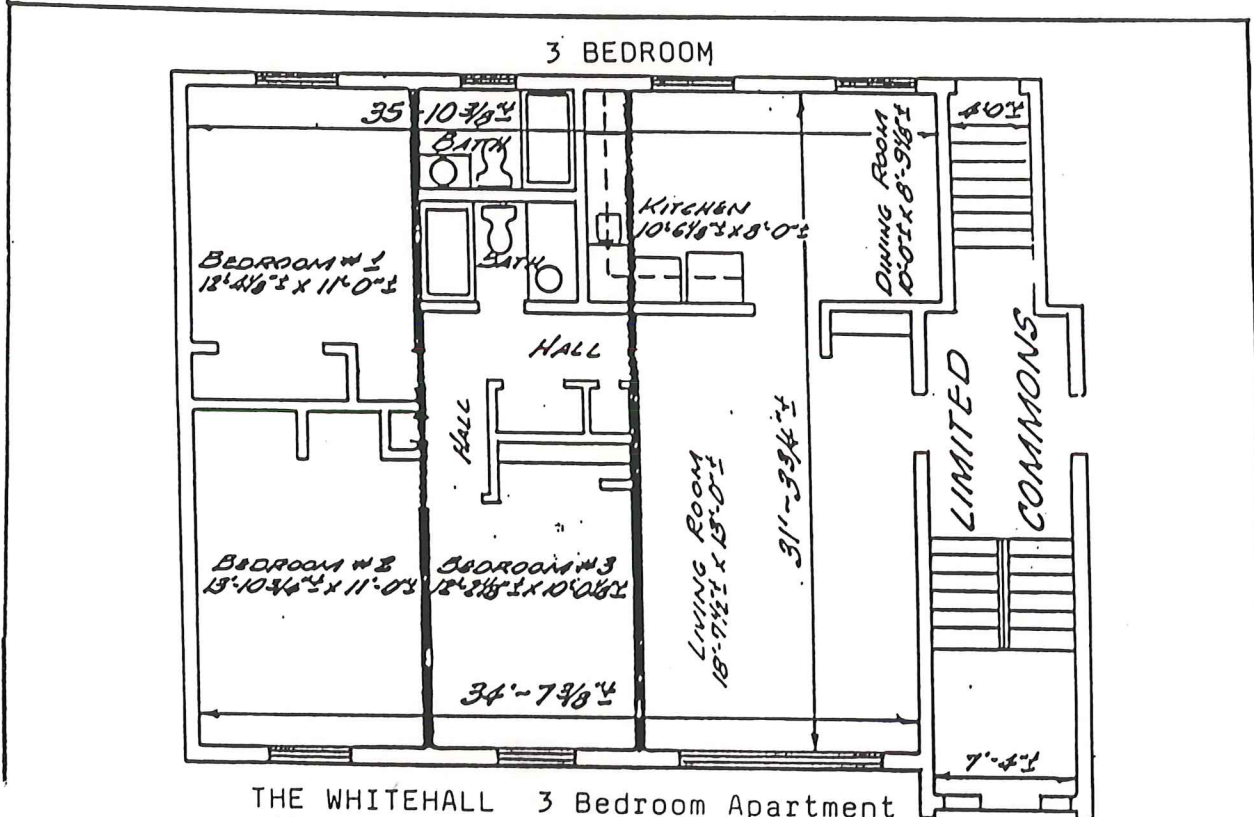

Coach House Manor

A CONDOMINIUM APARTMENT COMMUNITY

2255 Coach Drive
Kettering, Ohio 45440

APARTMENT CONFIGURATIONS

THE WHITEHALL 3 Bedroom Apartment with 2 full baths, approximately 1,200 square feet of living space.

THE VICTORIA 2 Bedroom Apartment with 2 full baths, approximately 900 square feet of living space.